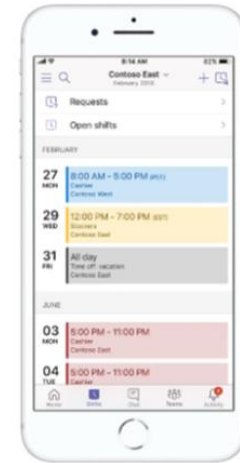

What's new Microsoft 365 (3)

- **Windows Virtual Desktop**
- Office 365 ProPlus optimiert
- Multi-User support
- Verfügbar auf Azure
 - **Use case: KIOSK, VDI, Kassen**
- In M365 integriert / auch CSP
- Preview per Ende Jahr angekündigt

**54 customers
have 10,000 or
more active users**

EXPERTS LIVE
CAFÉ

Kensch no?

What's new in MS Teams (1)

- Background blur

What's new in MS Teams (2)

- Cloud Meeting Recording
 - Preview / early release
 - Stream Integration / Lizenzen
 - Berechtigt für Upload
 - Transcript Möglichkeit
- Cloud Video Interop
 - Polycom / BlueJeans / Pexip
 - Audio / Video inkl. Content Sharing

MS Teams – Shift for Firstline

With Home, firstline workers can clock in and out, find out about their schedules, information for their day and who is working

With Shifts, firstline workers can take control of scheduling with self-service and mobile features.