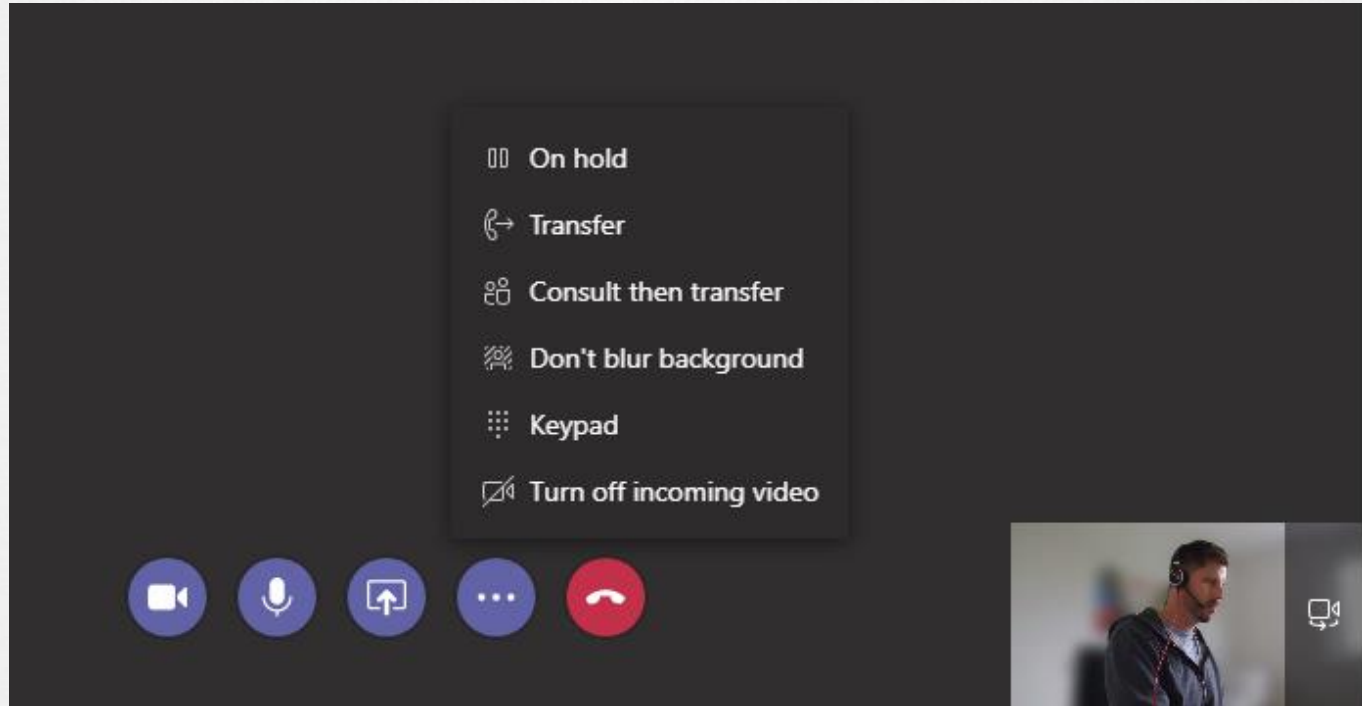

**54 customers
have 10,000 or
more active users**

EXPERTS LIVE
CAFÉ

Kensch no?

What's new in MS Teams (1)

- Background blur

What's new in MS Teams (2)

- Cloud Meeting Recording
 - Preview / early release
 - Stream Integration / Lizenzen
 - Berechtigt für Upload
 - Transcript Möglichkeit
- Cloud Video Interop
 - Polycom / BlueJeans / Pexip
 - Audio / Video inkl. Content Sharing